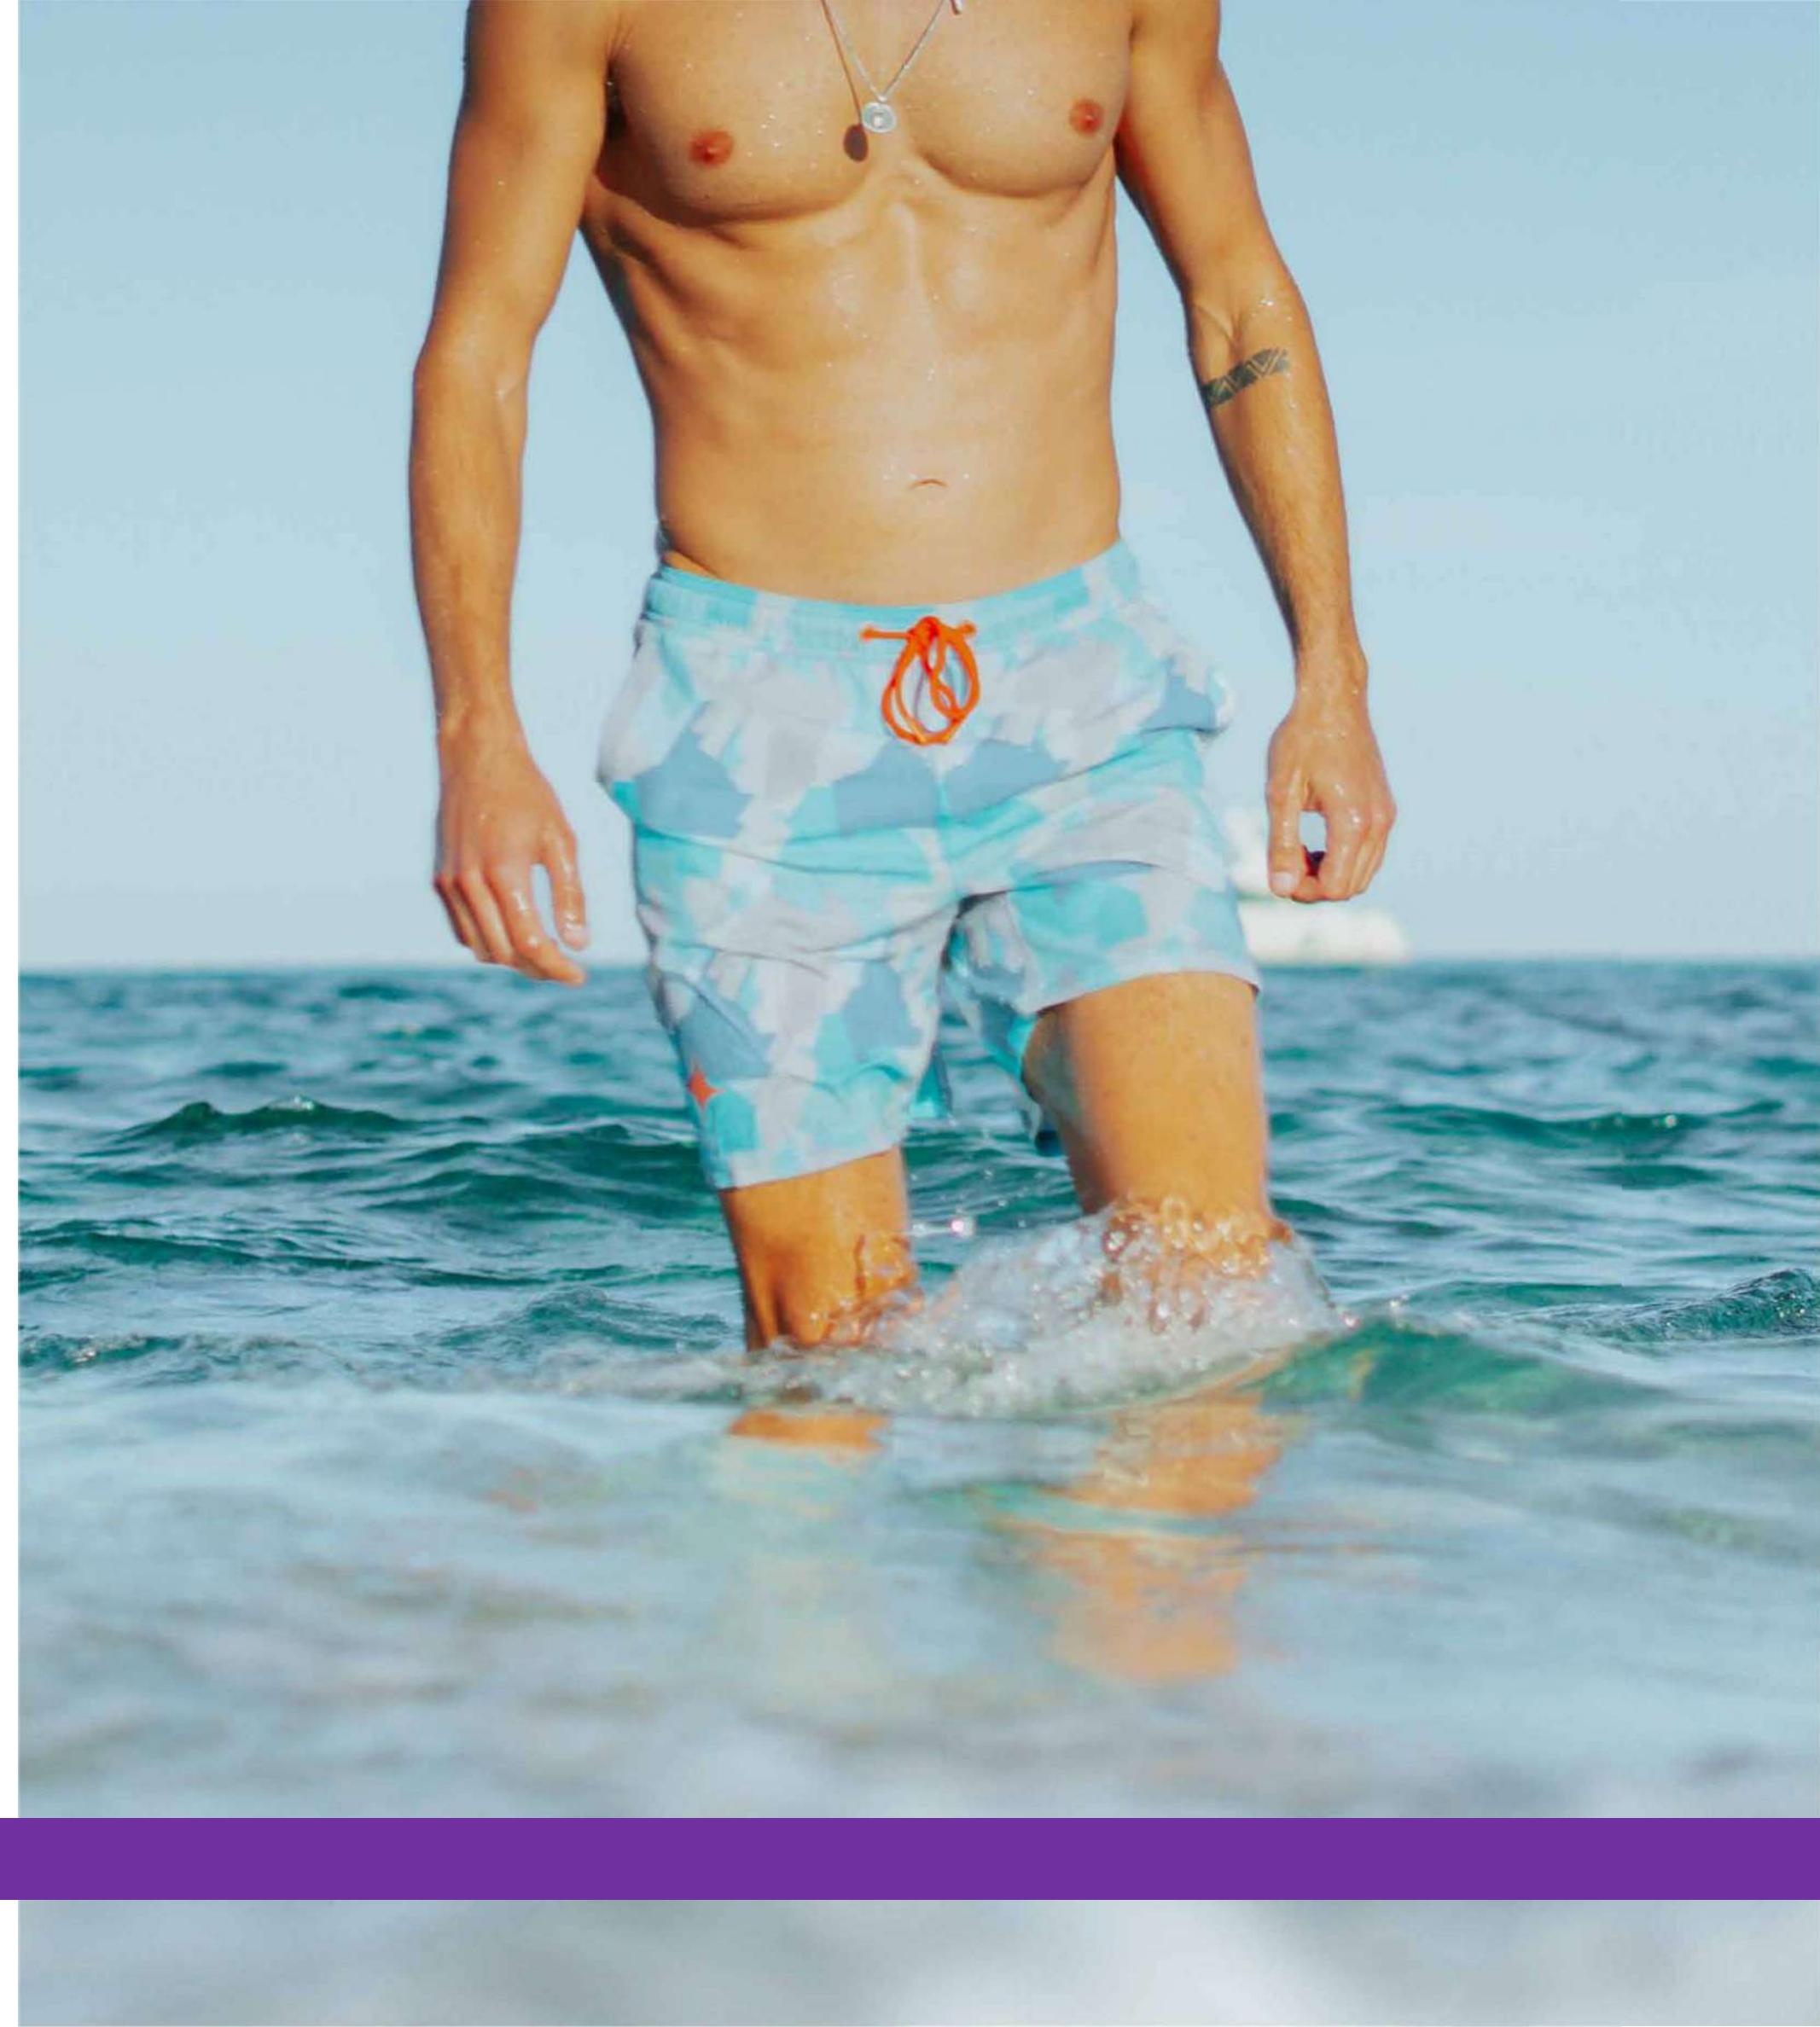

TRAJES DE BAÑO

Para que lo disfrutes en la playa o en la alberca, traje de baño con protección UV y repelente al agua.

La prenda cuenta con las siguientes características:

- Protección UV.
- Bolsillos para herramientas.
- Repelente al agua.
- Tela con estiramiento en 4 vías.
- Secado rápido.

Tallas disponibles: